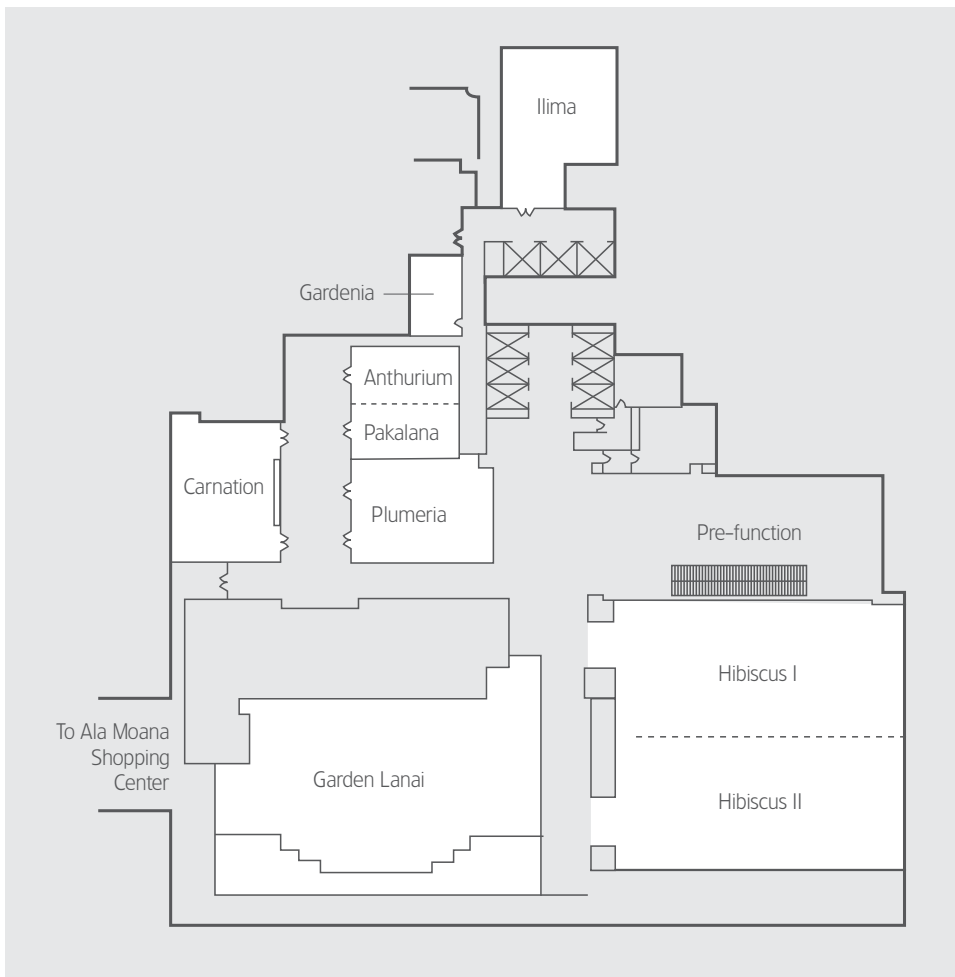

Dining and entertainment

- Plantation Café
- Royal Garden
- Starbucks
- Rumours
- The Signature Prime Steak & Seafood

Room features

Located near the Ala Wai Yacht Harbor waterfront, Ala Moana Hotel by Mantra offers over a thousand hotel rooms with impressive views.

- air conditioning
- balconies (Waikiki Tower only)
- hair dryer
- in-room coffee service
- iron and board
- large screen TV
- mini refrigerator
- microwave
- WiFi

Ala Moana Hotel by Mantra

410 Atkinson Drive, Honolulu, Hawaii 96814

Bookings and Inquiries

(808) 955 - 4811

sales@alamoanahotel.com

mantra.com.au/ala-moana-hotel

ALA MOANA HOTEL
by mantra

Room	Sq Feet	Dimensions	Ceiling	Theatre	Classroom	Reception	Banquet	Exhibit	Conference
Hibiscus Ballroom	6,888	82' x 84'	15'	750	400	1000	500	50	-
Hibiscus I	3,444	41' x 84'	15'	325	170	475	200	22	-
Hibiscus II	3,444	41' x 84'	15'	325	170	475	200	22	-
Garden Lanai	2,993	41' x 73'	8'	300	200	400	200	20	-
Carnation	1,012	23' x 44'	8'	100	60	100	80	10	24
Pakalana & Anthurium	1,066	41' x 26'	8'	60	40	90	60	10	24
Pakalana	570	21' x 26'	8'	30	21	50	30	5	18
Anthurium	520	19' x 26'	8'	30	21	45	30	5	18
Plumeria	1,023	31' x 33'	8'	75	50	75	60	8	24
Ilima	1,176	28' x 42'	8'	75	60	100	100	10	26
Gardenia	322	14' x 23'	8'	20	15	20	20	4	12